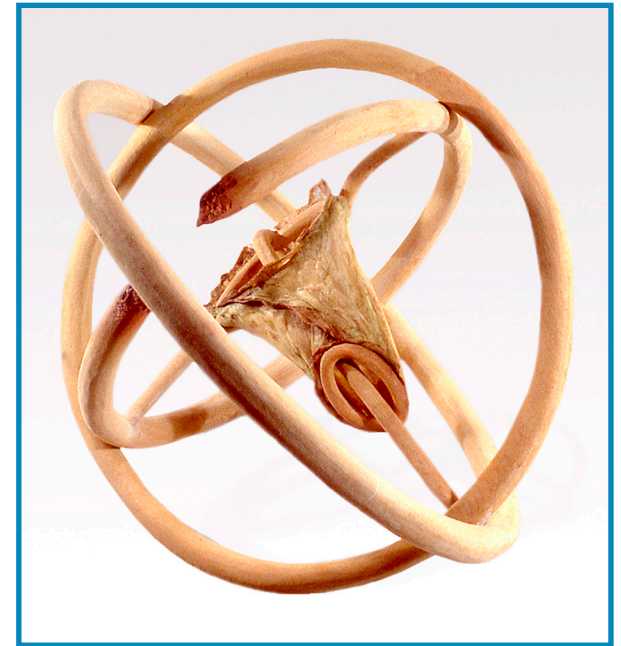

ART IMAGES

(Front) Jeff Key, *Vessel #40 -- Fusion*, wood & flax, 25"x25"x25".

JeffMKey.com

Maru Hoeber, *Journey IX*, bronze, 32"x33"x15".

MaruHoeber.com

Jann Nunn, *Holocaust + Genocide Memorial*, glass, granite, railroad tracks, asphalt, bricks, stone, internal lighting, 12'x10'x45'. Photo by Don Greenberg.

Jann-Nunn.com

Oleg Lobykin, *Talking Heads*, bronze, 24"x12"x12".

Lobykin.com

Myrna Tatar, *How It Grew*, metal, wood, plastic, glass, 4.5"x8"x2.75". Photo by Don Felton.

MyrnaTatar.com

Marguerite Elliot, *Salem Sentinal, Eco-Warrior (detail)*, welded & forged steel, gold leaf, copper wire, 12'x4'x3'. Photo by Dan Crowther.

MargueriteElliot.com

B. Stevens Strauss, *Tetsugakusha (Philosopher)*, raku fired ceramic with glazes, Japanese wood stand by (), 2019, 16"x11"x8.5". Photo by Dana Davis.

BStevensArt.com

Pacific Rim Sculptors (PRS) is a non-profit organization originating in the mid 1980s in the San Francisco Bay Area of California. PRS is a chapter of the International Sculpture Center (publisher of *Sculpture* magazine, www.sculpture.org). PRS welcomes new members from the USA and other Pacific Rim Nations.

PACIFIC RIM SCULPTORS MISSION & MEMBER BENEFITS

- Promote artistic excellence with juried exhibitions
- Provide opportunities and resources for members with workshops, studio visits, social events, website, & newsletter
- Foster development of young artists with student memberships
- Increase public awareness and appreciation of sculpture as an important art form with public events & exhibitions

Join PRS or make a donation at
PacificRimSculptors.org

Pacific Rim Sculptors
POB 53022, San Jose, CA 95153, USA
Info@PacificRimSculptors.org

Pacific Rim Sculptors