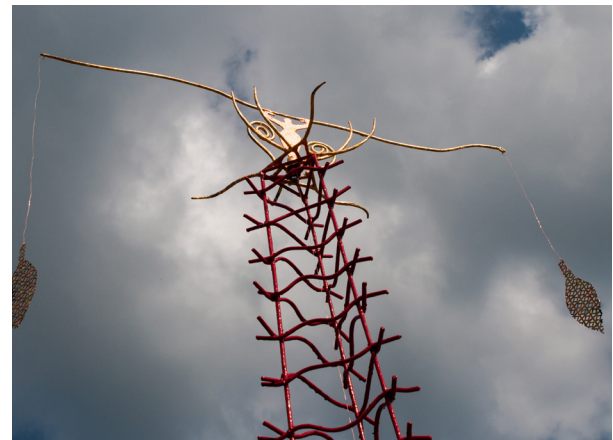

Marguerite Elliot, *Salem Sentinel, Eco-Warrior*